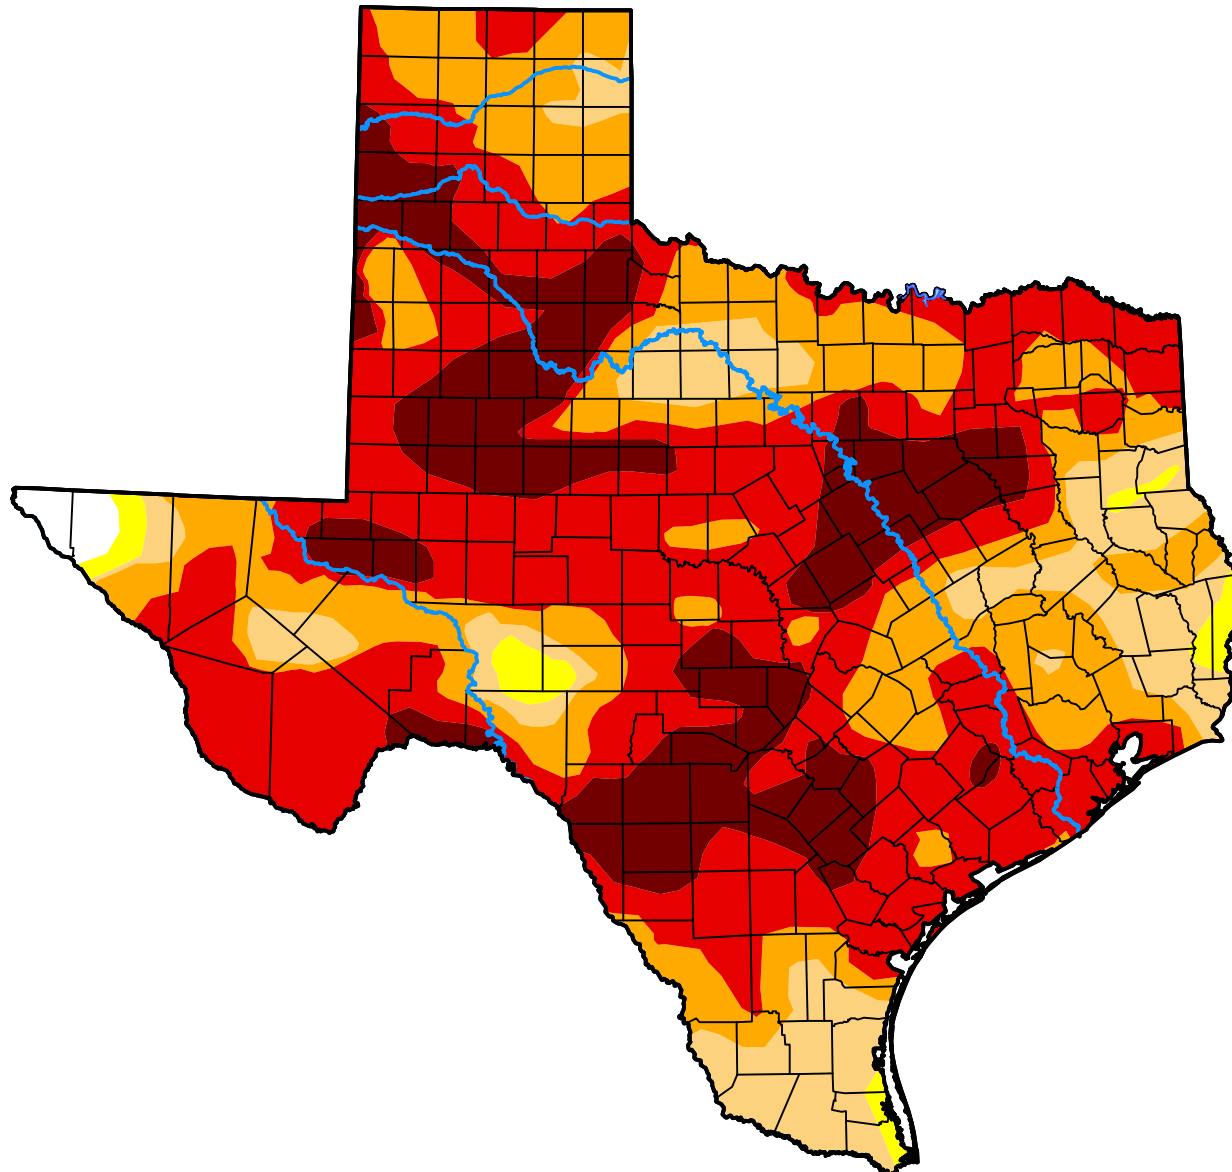

# U.S. Drought Monitor

## Texas

July 26, 2022  
(Released Thursday, Jul. 28, 2022)  
Valid 8 a.m. EDT