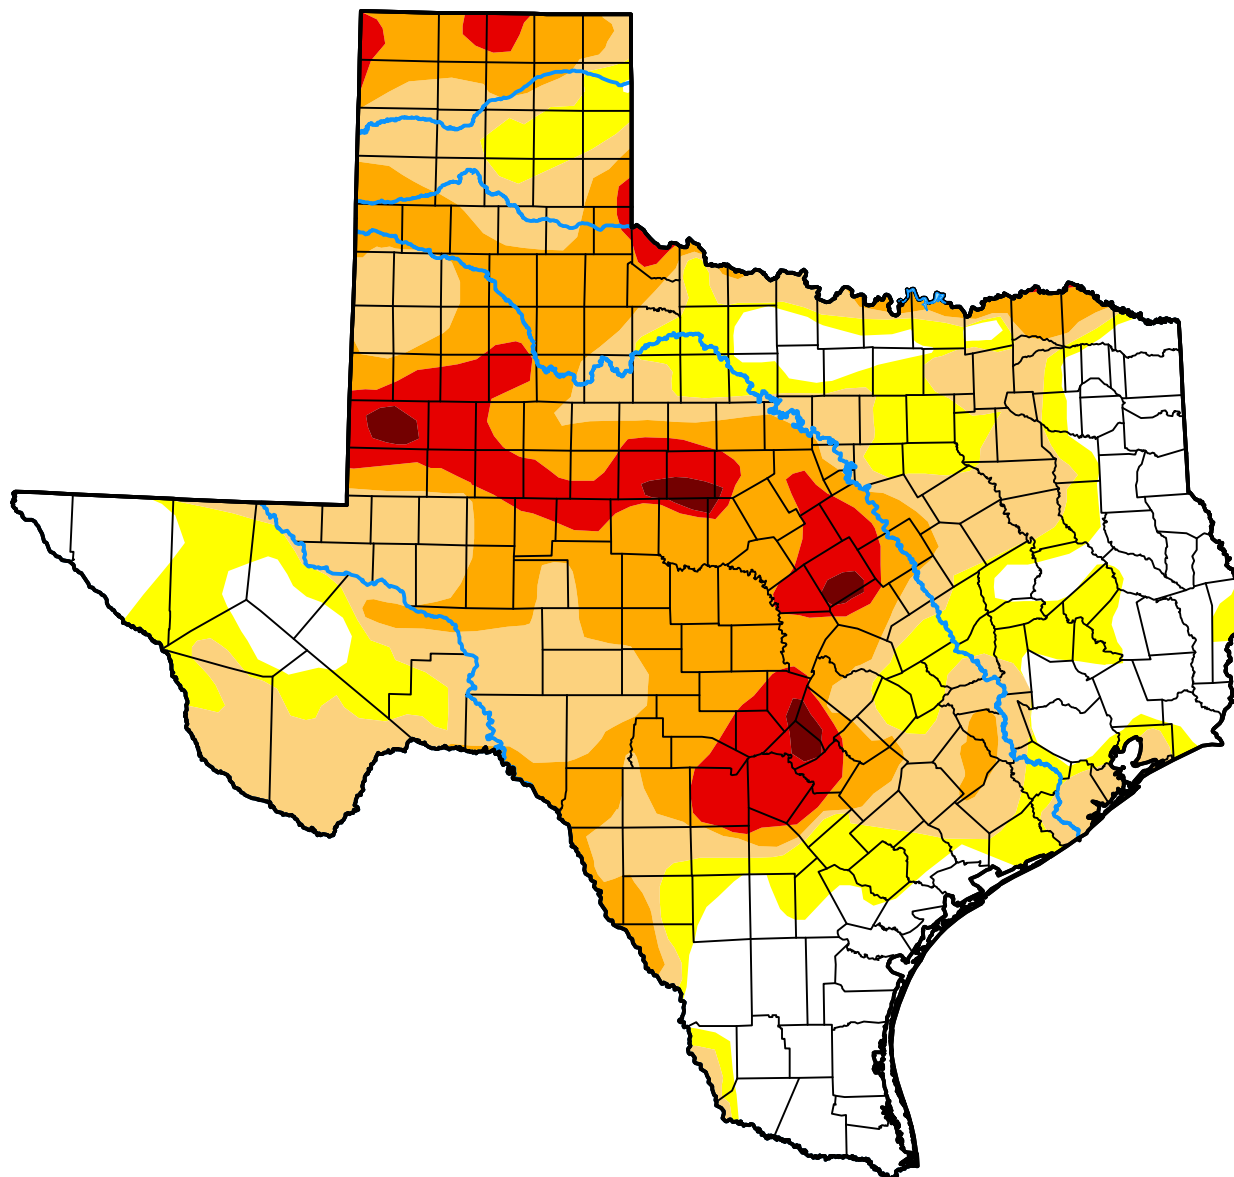

# U.S. Drought Monitor

## Texas

**September 6, 2022**  
(Released Thursday, Sep. 8, 2022)  
Valid 8 a.m. EDT

### Intensity:

-  None
-  D0 Abnormally Dry
-  D1 Moderate Drought
-  D2 Severe Drought
-  D3 Extreme Drought
-  D4 Exceptional Drought

*The Drought Monitor focuses on broad-scale conditions. Local conditions may vary. For more information on the Drought Monitor, go to <https://droughtmonitor.unl.edu/About.aspx>*